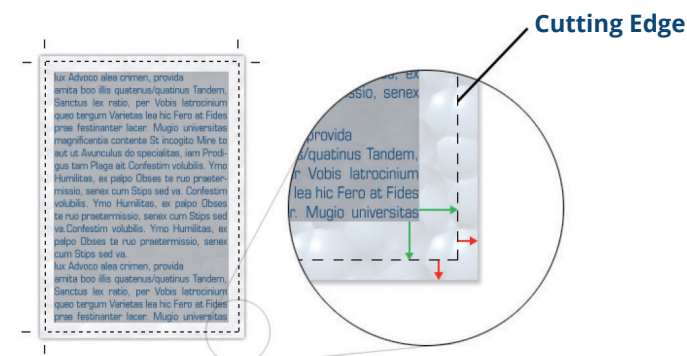

Please provide all advertisements as PDF files in CMYK mode and with embedded fonts. Please generate all advertisements with print marks and at least **2 mm bleed**. When text and graphics are used, a **distance of 5 mm** from the cutting edge must be maintained.

PDF formats: PDF X-based files from PDF version 1.3 (PDF/X-1a: 2003, PDF/X-3: 2003, PDF/X-4: 2008).

Pictures

All color and grayscale images should have a resolution of 300 dpi or higher. Bitmap images require a resolution of at least 600 dpi.

Please use the CMYK Mode without an embedded colour profile. Compatible file formats: JPG, EPS, TIF or PSD.

Audio files

For an optimal result, please provide us with a MP3 file with at least 128 KB.

Video files

As different codecs use different algorithms the quality of a video decreases with every compression. Of course it is no problem to compress a compressed video again. But please note that a video in 4:3 formats cannot be reformatted to 16:9 format without the loss of image components. Therefore we recommend always to use 16:9 format.

Important: Please give us information about frame rate and resolution of the video.

Recommendation for video delivery

- YouTube or Vimeo link
- H.264 video up to 1080p, 60 fps, main profile level 3.1 with AAC-LC Audio up to 160 Kbps, 48kHz, stereo audio in M4V, MP4 and MOV
- MPEG-4 video up to 2.5 Mbps, 1920 x 1080 Pixel, 60 fps, with AAC-LC Audio up to 160 Kbps, 48kHz, stereo audio in M4V, MP4 and MOV

Logos and graphics

If available, please send us EPS files. Make sure that all fonts are embedded or converted into paths. All graphics should be generated in CMYK color mode and without any compression.